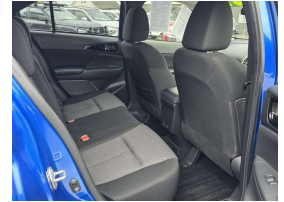

2024 Mitsubishi Eclipse Cross XLS 1.5T

VEHICLE INFORMATION

Cash Price

Includes GST

$30,990

Body

RV-SUV

Reg No.

QMF680

Odometer

11,500 km

Ext Colour

Electric Blue

Engine

1499 cc

History

-

Fuel Type

Petrol

Seats

5 seats

Transmission

Automatic

Interior

-

Fuel Saver Rating

2.00 out of 6 stars

Audio

-

VIN

JMFXTGK1WPZ005119

Stock ID

4557

Finance this vehicle
from only

$157.94

per week*

Gain peace of mind
with Mechanical
Breakdown
Insurance. Ask us
how.

Features / Comments

2024 Mitsubishi Eclipse Cross XLS 2WD Electric Blue | Only 11,500km | $30,990

Experience style, comfort, and outstanding value with this stunning 2024 Mitsubishi Eclipse Cross XLS 2WD finished in eye-catching Electric Blue. With only 11,500km travelled, this near-new SUV presents an excellent opportunity to enjoy all the benefits of a modern Mitsubishi while saving thousands off new.

Powered by Mitsubishi's efficient and responsive 1.5L turbocharged petrol engine paired with a smooth CVT automatic transmission, the Eclipse Cross delivers a comfortable, confident drive whether you're commuting around town or heading away for the weekend.

The XLS model comes packed with features, including:

18 inch Alloy Wheels
LED Headlights & Daytime Running Lights

Masterton

Phone 0800 ECLIPSE, Email office@wairarapamitsubishi.co.nz

313 Queen Street, Masterton

*Finance calculation based on a 60 month term, no deposit and with an example annual fixed interest rate of 10.95%. Actual interest rate may be higher or lower. Includes an establishment fee of $525 and a monthly maintenance fee of $0.00. Full term amount payable of $41,066. Estimate only, not an offer of finance. Terms, conditions and lending criteria apply.