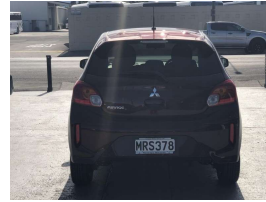

2021 Mitsubishi Mirage Xls

VEHICLE INFORMATION

Cash Price

Includes GST

\$19,990

+ on-road-costs

Body
Hatchback

Odometer
100 km

Engine
1193 cc

Fuel Type
Petrol

Transmission
Automatic

Fuel Saver Rating
5.00 out of 6 stars

VIN
-

Reg No.
MRS378

Ext Colour
Red

History
-