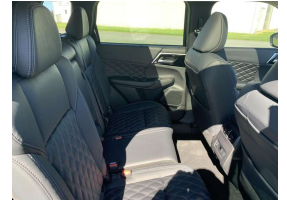

2022 Mitsubishi Outlander

VEHICLE INFORMATION

Cash Price

Includes GST

$49,990

+ on-road-costs

Finance this vehicle
from only

$247.34

per week*

Gain peace of mind
with Mechanical
Breakdown
Insurance. Ask us
how.

Body

RV-SUV

Odometer

30 km

Engine

2400 cc

Fuel Type

Petrol

Transmission

Automatic

Fuel Saver Rating

4.00 out of 6 stars

VIN

-

Reg No.

NSK713

Ext Colour

Black

History

-

Seats

7 seats

Interior

-

Audio

-

Stock ID

419341

Features / Comments

RED BLACK AND WHITE PLUS $500

Masterton

Phone 0800 ECLIPSE, Email office@wairarapamitsubishi.co.nz

313 Queen Street, Masterton

*Finance calculation based on a 60 month term, no deposit and with an example annual fixed interest rate of 9.95%. Actual interest rate may be higher or lower. Includes an establishment fee of $383 and a monthly maintenance fee of $2.76. Full term amount payable of $64,308. Estimate only, not an offer of finance. Terms, conditions and lending criteria apply.