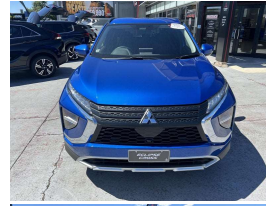

2025 Mitsubishi Eclipse Cross XLS

VEHICLE INFORMATION

Cash Price

Includes GST

\$36,990

+ on-road-costs

Finance this vehicle
from only

\$188.02

per week*

Gain peace of mind
with Mechanical
Breakdown
Insurance. Ask us
how.

Body

RV-SUV

Odometer

3 km

Engine

1499 cc

The 2025 Mitsubishi Eclipse Cross XLS in Lightning Blue is the perfect blend of style, performance, and technology. With its sleek, sporty design and striking Lightning Blue exterior, this SUV stands out on the road while offering a refined and comfortable driving experience.