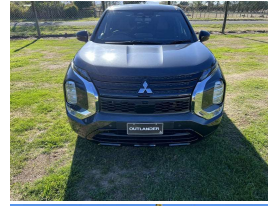

2024 Mitsubishi Outlander Sport

VEHICLE INFORMATION

Cash Price

Includes GST

\$48,990

+ on-road-costs

Body

RV-SUV

Reg No.

-

Odometer

-

Ext Colour

-

Engine

2488 cc